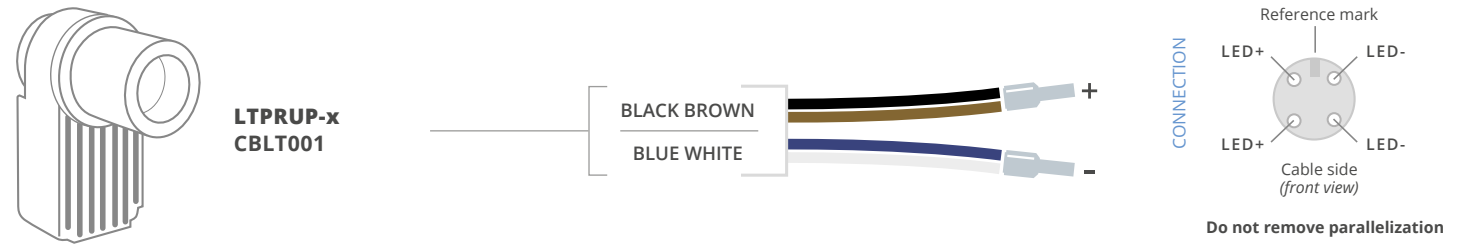

WIRING FOR OPTO ENGINEERING® HIGH POWER LED LIGHTS

Wiring - LTDMLA domes + Low angles

Wiring - LTDM domes

Wiring - LTLA Low angles

Wiring - LTPRUP Pattern projectors

Wiring - LTBP Backlights