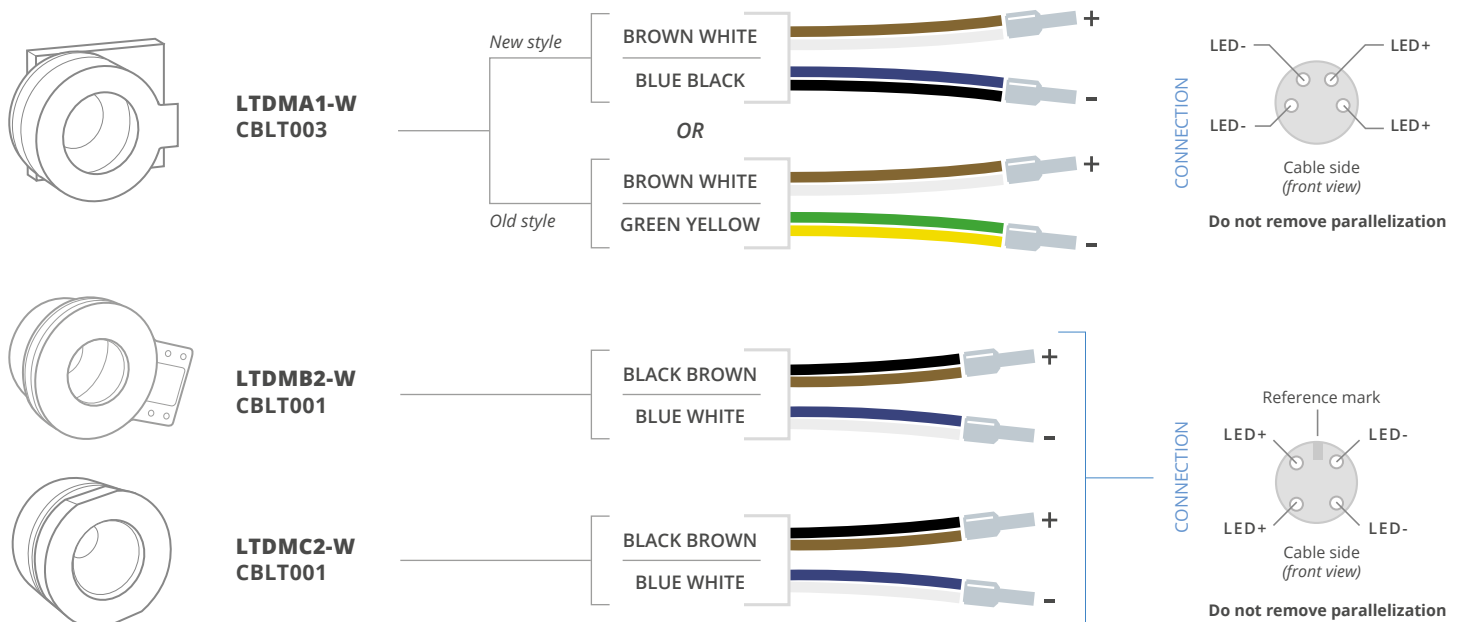

WIRING FOR OPTO ENGINEERING® HIGH POWER LED LIGHTS

Wiring - LTDMLA domes + Low angles

Wiring - LTDM domes

Wiring - LTLA Low angles

Wiring - LTPRUP Pattern projectors

Wiring - LTBP Backlights