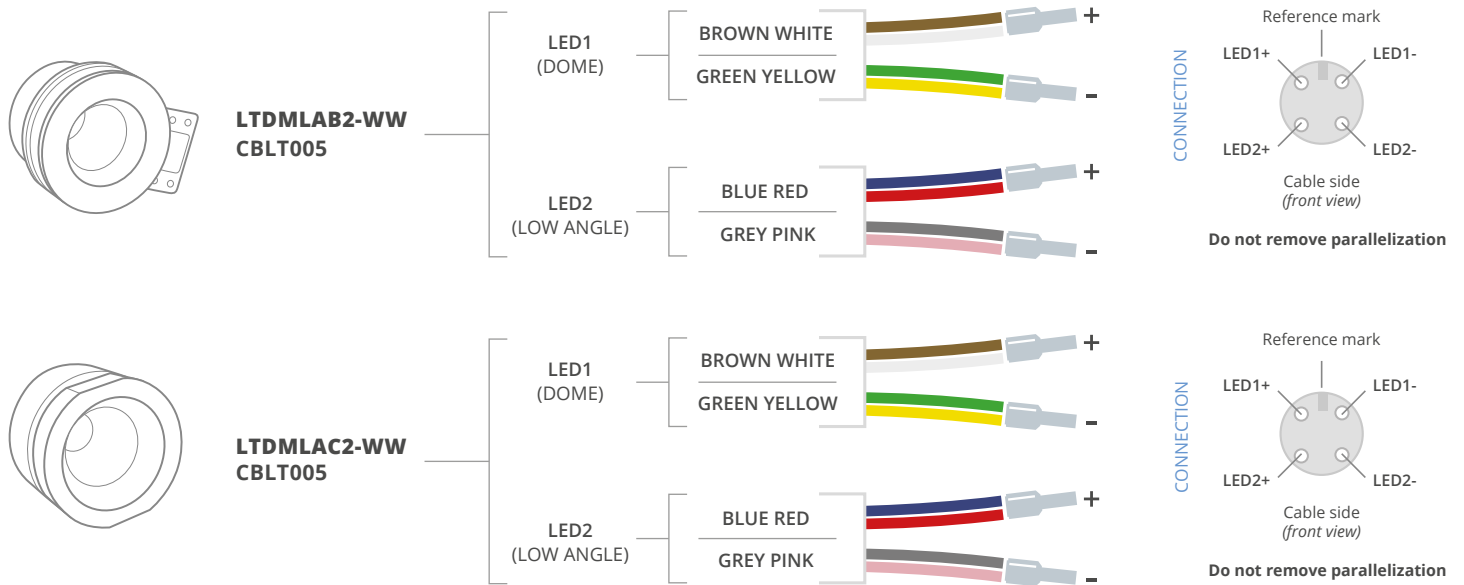

WIRING FOR OPTO ENGINEERING® HIGH POWER LED LIGHTS

Wiring - LTDMLA domes + Low angles

Wiring - LTDM domes

Wiring - LTLA Low angles

Wiring - LTPRUP Pattern projectors

Wiring - LTBP Backlights