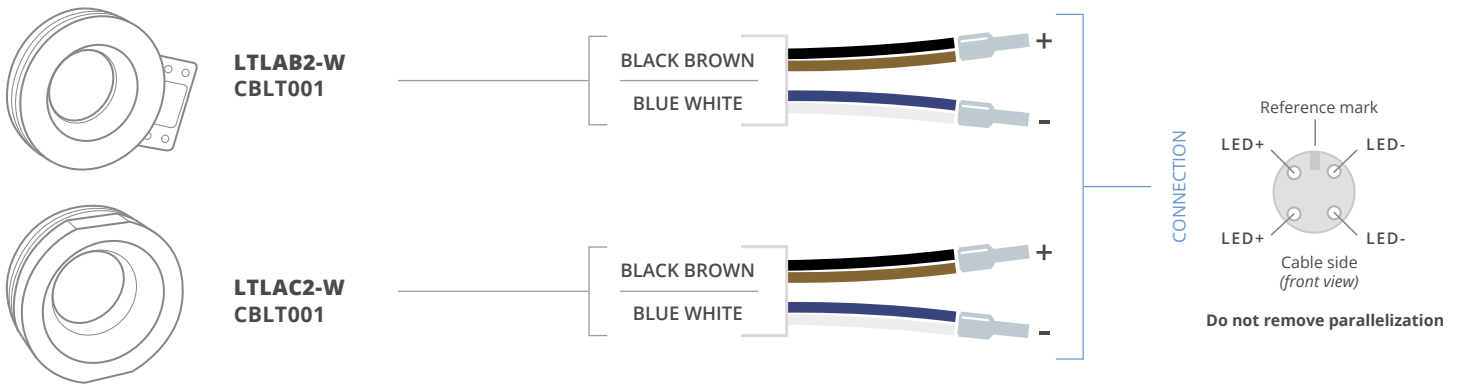

WIRING FOR OPTO ENGINEERING® HIGH POWER LED LIGHTS

Wiring - LTDMLA domes + Low angles

Wiring - LTDM domes

Wiring - LTLA Low angles

Wiring - LTPRUP Pattern projectors

Wiring - LTBP Backlights