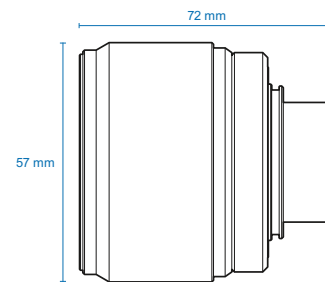

RT-FL-YFL3528

线扫相机, 35mm焦距 F/2.8, F接口, 45mm格式

参数

光学说明书

Focal length	(mm)	35
Magnification		0.5 - 0
Image circle Ø	(mm)	45
Max detector size		35 mm format
Working distance	(mm)	190 - ∞
F/#		2.8 - 22
Back focal length	(mm)	33.22

机械性能

接口		F
长度	(mm)	56.8
直径	(mm)	72
Filter thread		M52x0.75
重量	(g)	380
Focus lock		Yes
Iris lock		Click stop

兼容产品

LTDM 系列 漫射频闪圆顶照明灯

LTDMA1-R	Diffusive strobed dome illuminator - small size medium power red
LTDMA1-G	Diffusive strobed dome illuminator - small size medium power green
LTDMA1-W	Diffusive strobed dome illuminator - small size medium power white
LTDMB2-R	Diffusive strobed dome illuminator - medium size high power red
LTDMB2-G	Diffusive strobed dome illuminator - medium size high power green
LTDMB2-W	Diffusive strobed dome illuminator - medium size high power white
LTDMC1-W	Diffusive strobed dome illuminator - large size medium power white
LTDMC2-R	Diffusive strobed dome illuminator - large size high power red
LTDMC2-G	Diffusive strobed dome illuminator - large size high power green
LTDMC2-W	Diffusive strobed dome illuminator - large size high power white